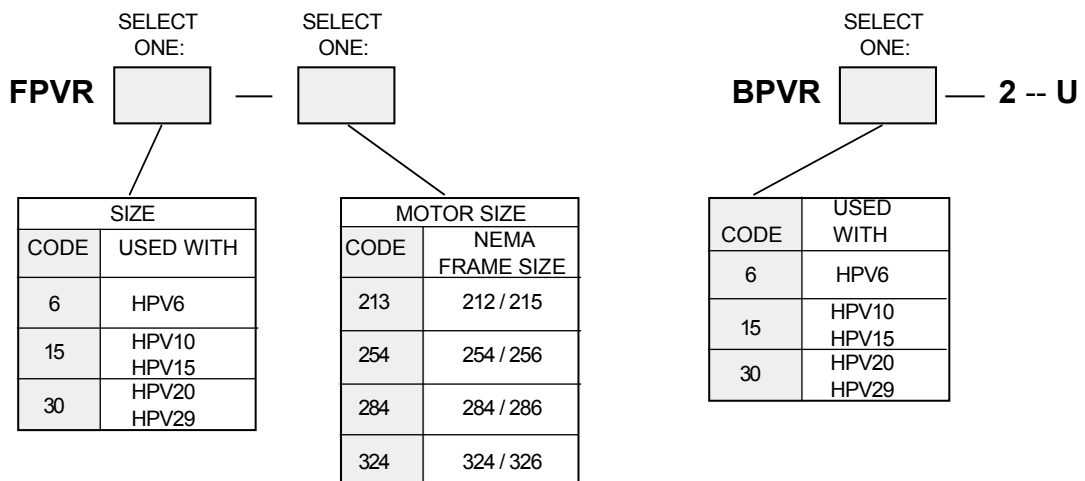

HPV Series

Foot Mounting Brackets

HPV FOOT MOUNTING BRACKETS

(MILLIMETERS)
INCHES

| FOOT BRACKET SERIES | X SAE FLANGE | DIMENSIONS (mm) in. | | | | | | | | | | | | | | | R THREAD | S BOLT SIZE |
|---------------------|--------------|------------------------|----------------|-----------------|------------------|-----------------|------------------|-----------------|-----------------|----------------|----------------|---------------|----------------|-----------------|---------------|---------------|---------------|-------------|
| | | A | B | C | D | E | F | G | H | J | K | L | M | N | O | P | | |
| FPVR6 | A | (133.4) 5.25 | (53.1) 2.09 | (106.4) 4.19 | (82.60) 3.252 | (76.2) 3.00 | (198.4) 7.81 | (130.1) 5.12 | (88.9) 3.50 | (44.5) 1.75 | (50.8) 2.00 | (12.2) .48 | (25.4) 1.00 | (101.1) 3.98 | (7.9) .31 | (20.6) .81 | 3/8-16 UNC | 3/8 IN. |
| FPVR15 | B | (158.8) 6.25 | (73.0) 2.87 | (146.0) 5.75 | (101.6) 4.00 | (106.0) 4.25 | (246.0) 9.69 | (174.0) 6.85 | (146.0) 5.75 | (73.0) 2.87 | (51.0) 2.01 | (15.0) .59 | (32.0) 1.26 | (113.0) 4.45 | (12.0) .47 | (20.0) .79 | 1/2-13 UNC | 1.2 IN. |
| FPVR30 | C | (203.0) 8.00 | (90.4) 3.56 | (181.0) 7.12 | (127.0) 5.001 | (127.7) 5.02 | (309.6) 12.19 | (213.1) 8.39 | (152.4) 6.00 | (76.2) 3.00 | (95.3) 3.75 | (19.1) .75 | (30.0) 1.18 | (157.0) 6.18 | (14.0) .55 | (20.1) .79 | 5/8-11 UNC | 1.2 IN. |

HPV FOOT MOUNTING BRACKETS

BOLT KITS FOR MOUNTING HPV SERIES PUMPS

FPVR50D

Foot Mounting Bracket

FPVR50D FOOT MOUNTING BRACKET DIMENSIONS

SAE D Mounting

Dimensions shown in: Inches
(millimeters)