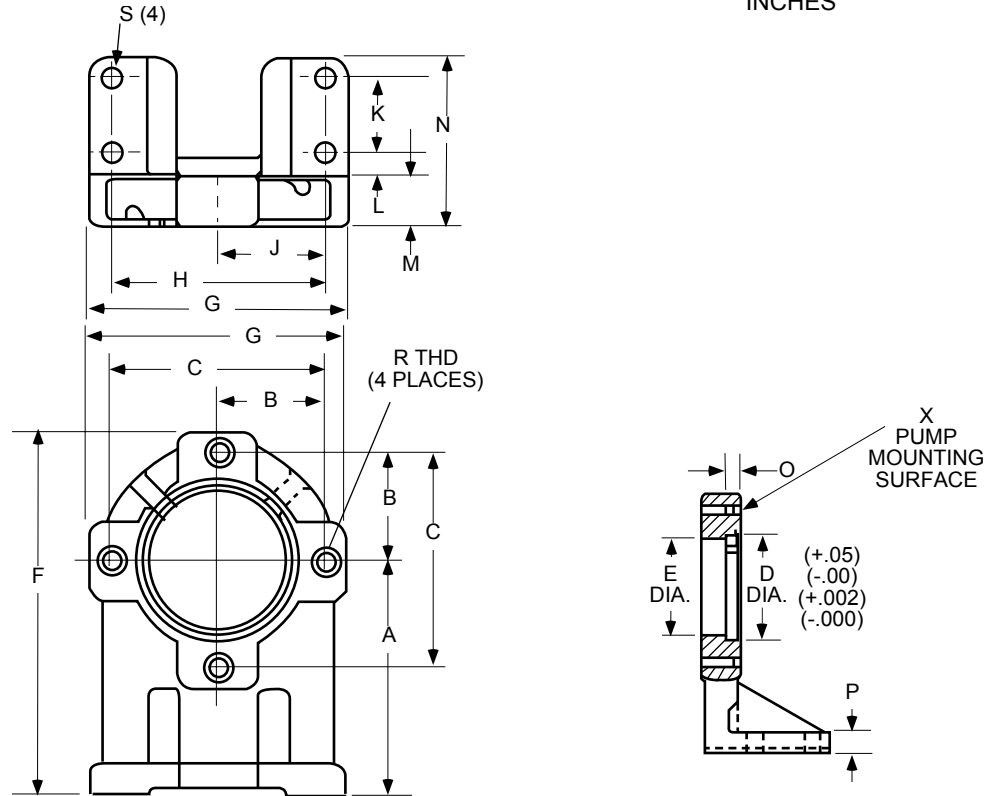

HPV Series

Foot Mounting Brackets

HPV FOOT MOUNTING BRACKETS

(MILLIMETERS)
INCHES

| FOOT BRACKET SERIES | X SAE FLANGE | DIMENSIONS (mm) in. | | | | | | | | | | | | | | | R THREAD | S BOLT SIZE |
|---------------------|--------------|------------------------|----------------|-----------------|------------------|-----------------|------------------|-----------------|-----------------|----------------|----------------|---------------|----------------|-----------------|---------------|---------------|---------------|-------------|
| | | A | B | C | D | E | F | G | H | J | K | L | M | N | O | P | | |
| FPVR6 | A | (133.4) 5.25 | (53.1) 2.09 | (106.4) 4.19 | (82.60) 3.252 | (76.2) 3.00 | (198.4) 7.81 | (130.1) 5.12 | (88.9) 3.50 | (44.5) 1.75 | (50.8) 2.00 | (12.2) .48 | (25.4) 1.00 | (101.1) 3.98 | (7.9) .31 | (20.6) .81 | 3/8-16 UNC | 3/8 IN. |
| FPVR15 | B | (158.8) 6.25 | (73.0) 2.87 | (146.0) 5.75 | (101.6) 4.00 | (106.0) 4.25 | (246.0) 9.69 | (174.0) 6.85 | (146.0) 5.75 | (73.0) 2.87 | (51.0) 2.01 | (15.0) .59 | (32.0) 1.26 | (113.0) 4.45 | (12.0) .47 | (20.0) .79 | 1/2-13 UNC | 1.2 IN. |
| FPVR30 | C | (203.0) 8.00 | (90.4) 3.56 | (181.0) 7.12 | (127.0) 5.001 | (127.7) 5.02 | (309.6) 12.19 | (213.1) 8.39 | (152.4) 6.00 | (76.2) 3.00 | (95.3) 3.75 | (19.1) .75 | (30.0) 1.18 | (157.0) 6.18 | (14.0) .55 | (20.1) .79 | 5/8-11 UNC | 1.2 IN. |

HPV FOOT MOUNTING BRACKETS

BOLT KITS FOR MOUNTING HPV SERIES PUMPS

FPVR50D

Foot Mounting Bracket

FPVR50D FOOT MOUNTING BRACKET DIMENSIONS

SAE D Mounting

Dimensions shown in: Inches
(millimeters)