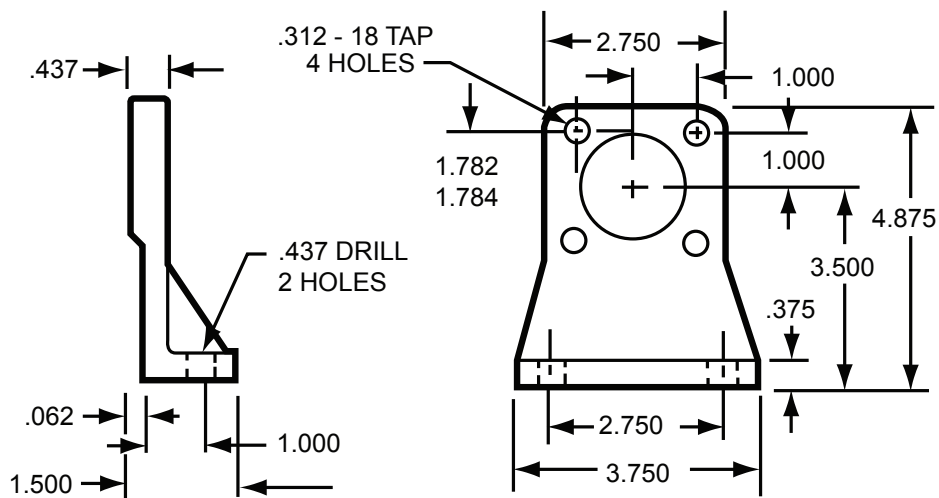

Delta Foot Mount Brackets		
Stock Code	Mount	Fits Pump Type
K2	SAE 'A' 2B	Cross 40 Series etc.
K4	4 Bolt	Delta Log Splitter etc.

K2 Mounting Bracket

(Dimensions shown in inches)

K4 Mounting Bracket

(Dimensions shown in inches)