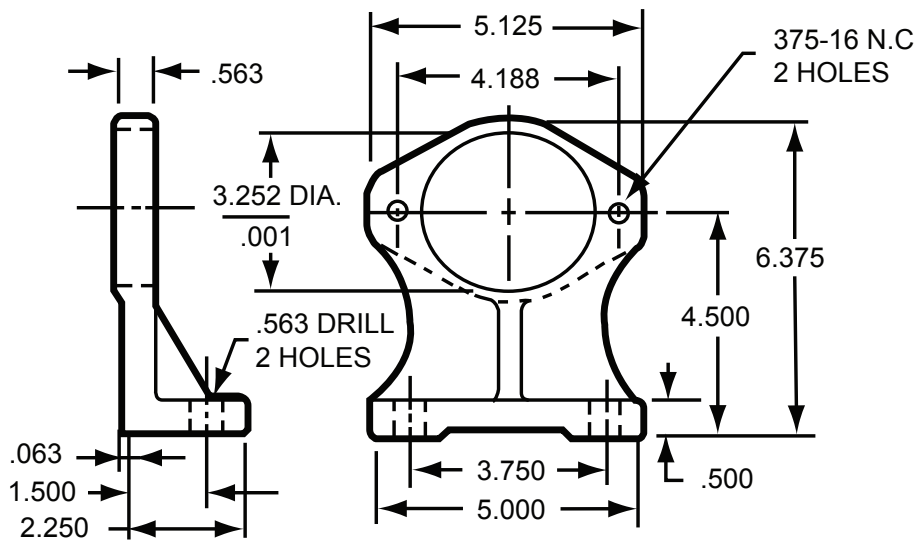

Delta Foot Mount Brackets		
Stock Code	Mount	Fits Pump Type
K2	SAE 'A' 2B	Cross 40 Series etc.
K4	4 Bolt	Delta Log Splitter etc.

K2 Mounting Bracket

(Dimensions shown in inches)

K4 Mounting Bracket

(Dimensions shown in inches)