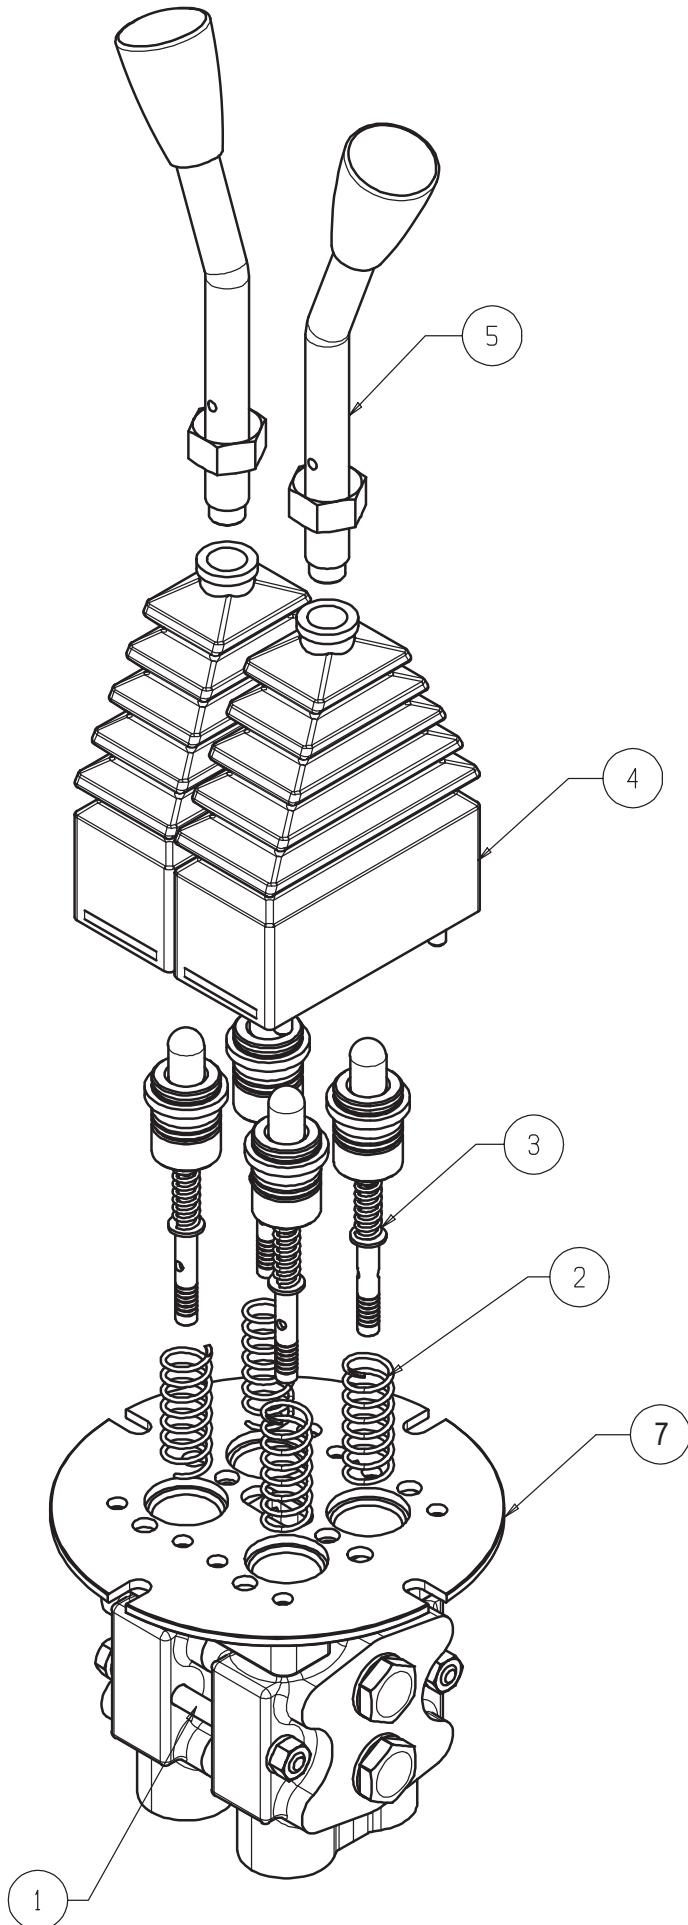

# HYDROCONTROL MODEL HC-RCB

PART NUMBER	DESCRIPTION	Quantity
1	300137001 Tierrod RCB	2
2	421801087 Centering Spring MA	4
3	32180004 Curve Kit A01	4
4	432237001 RCM-01 Control	2
5	430543001 RCB M-WP110 Handle	2
6	JSTI3700006 Seal Kit	1
7	423404107 Flange RCB	1