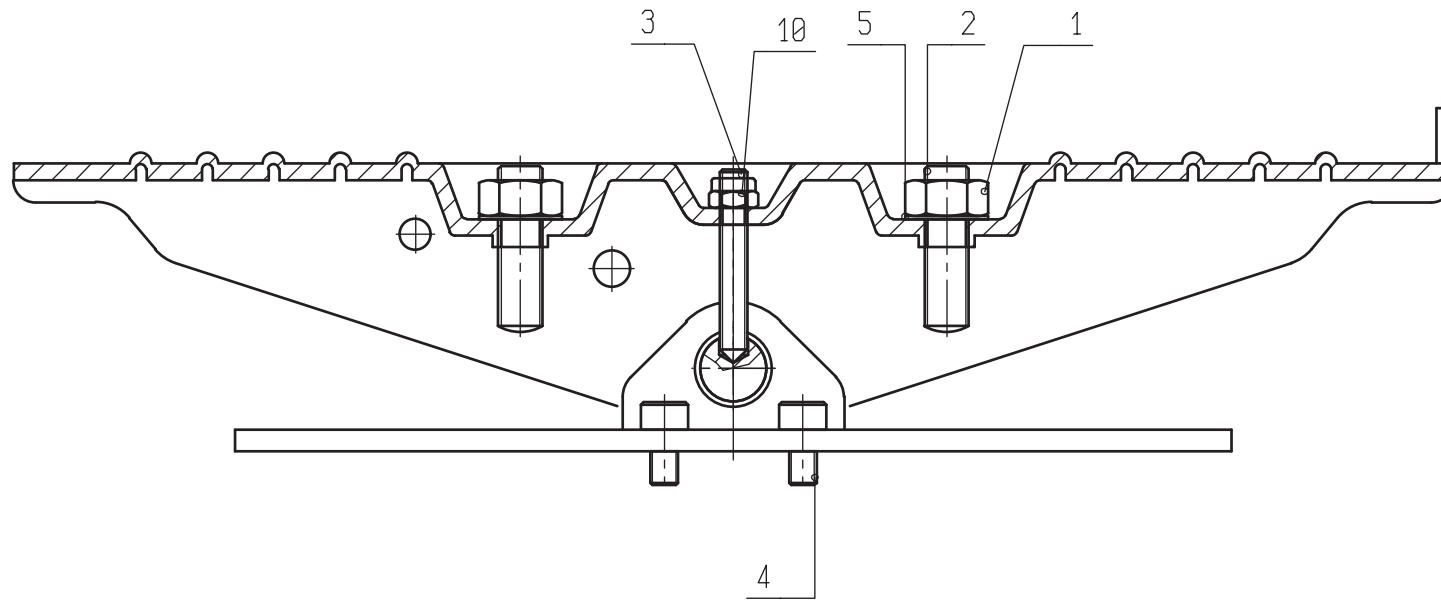

HYDROCONTROL MODEL RCF-(01S)

| | PART NUMBER | DESCRIPTION | QUANTITY |
|---|------------------|----------------------|----------|
| 1 | 411070803 | Nut | 2 |
| 2 | 423411083 | Push Pin | 2 |
| 3 | 411110504 | Pin | 1 |
| 4 | 411020535 | Screw | 4 |
| 5 | 411180802 | Washer | 2 |
| 6 | 413101202 | Bush | 2 |
| 7 | 423406010 | Pedal | 1 |
| 8 | 423410049 | Plate | 1 |
| 9 | 420312040 | Pedal Pivot | 1 |
| | 320044006 | Complete Code | |