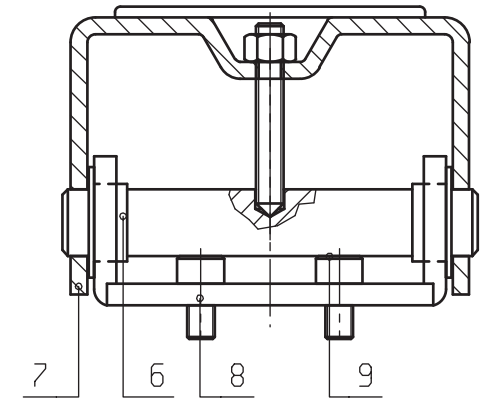

HYDROCONTROL MODEL RCF-(01S)

| | PART NUMBER | DESCRIPTION | QUANTITY |
|---|------------------|----------------------|----------|
| 1 | 411070803 | Nut | 2 |
| 2 | 423411083 | Push Pin | 2 |
| 3 | 411110504 | Pin | 1 |
| 4 | 411020535 | Screw | 4 |
| 5 | 411180802 | Washer | 2 |
| 6 | 413101202 | Bush | 2 |
| 7 | 423406010 | Pedal | 1 |
| 8 | 423410049 | Plate | 1 |
| 9 | 420312040 | Pedal Pivot | 1 |
| | 320044006 | Complete Code | |