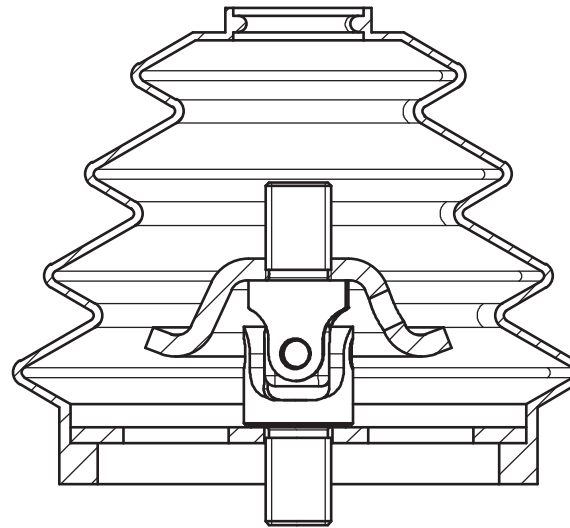

HYDROCONTROL MODEL RCX-(01)

1:1

	PART NUMBER	DESCRIPTION
1	413000305	Universal Joint
2	423403015	Rubber Boot
3	423405015	Pivot Plate
4	423410118	Mounting Plate
	432233005	Complete Code