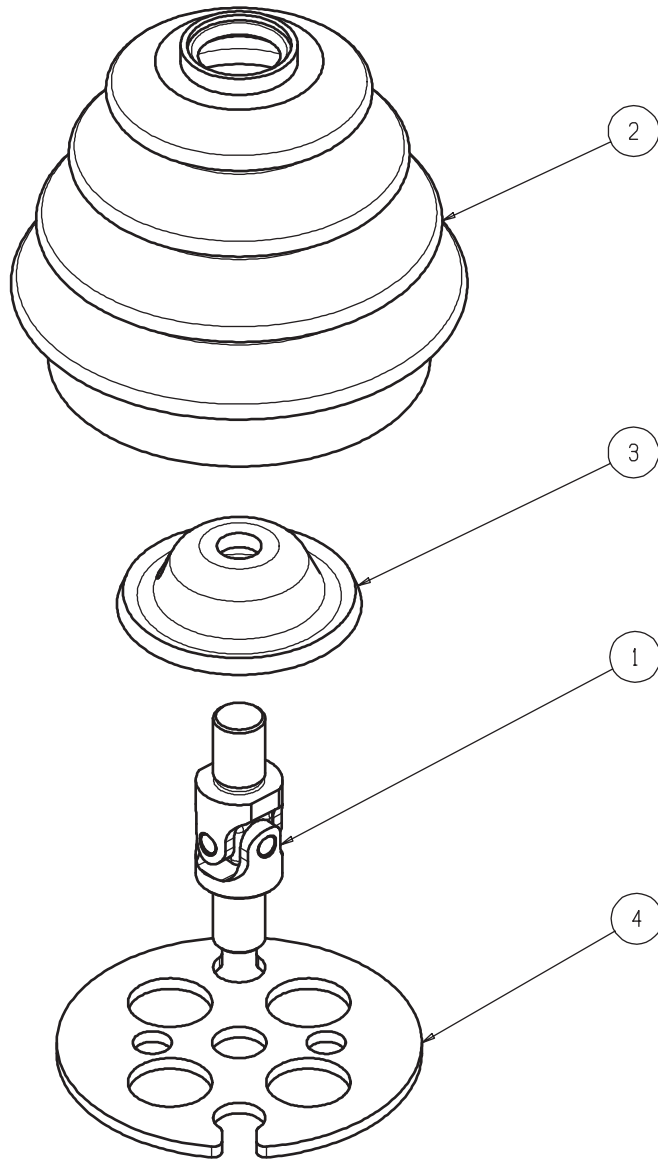

HYDROCONTROL MODEL RCX-(01)

1:1

	PART NUMBER	DESCRIPTION
1	413000305	Universal Joint
2	423403015	Rubber Boot
3	423405015	Pivot Plate
4	423410118	Mounting Plate
	432233005	Complete Code