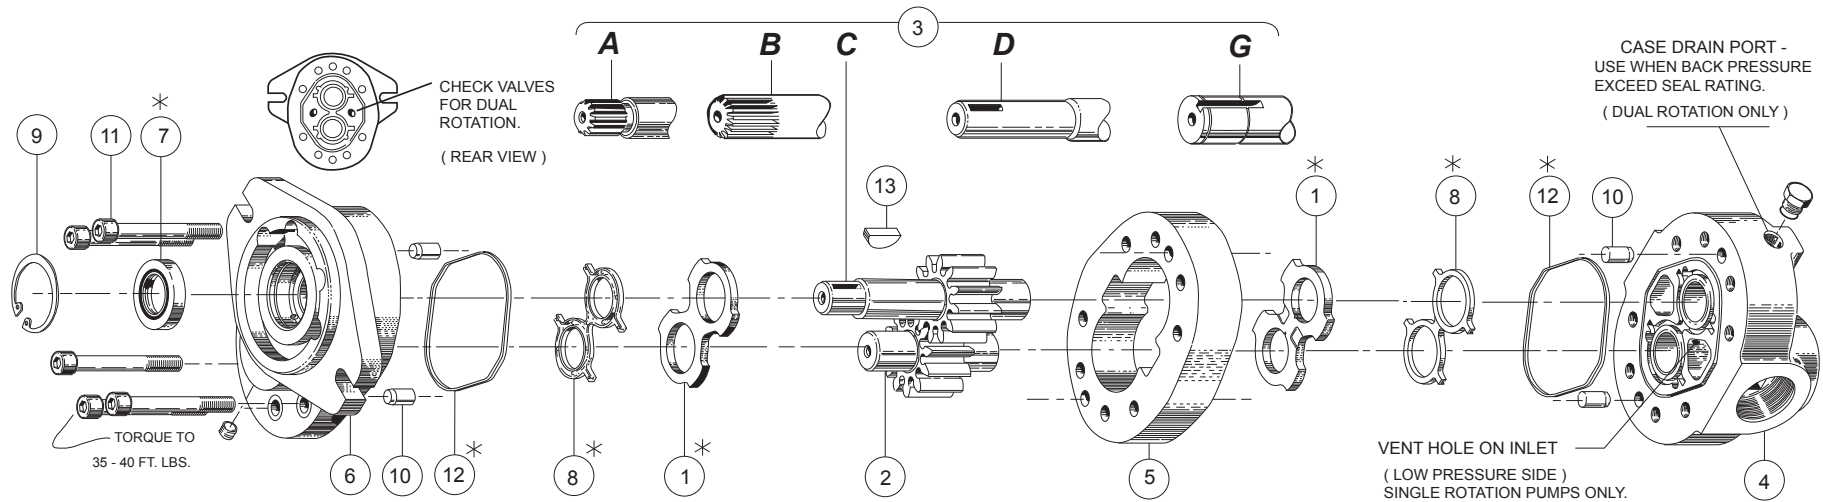

# SERIES 50 GEAR PUMP and MOTOR

## Parts Exploded

	PART NUMBER	DESCRIPTION	SERIES
1	5P0013001	Thrust Plate	All
2	5P0012001	Driven Gear	50P/M015
	5P0012002		50P/M019
	5P0012003		50P/M023
	5P0012004		50P/M027
	5P0012005		50P/M033
	5P0012006		50P/M038
	5P0012016		50P/M052
3	5P0011007	Drive Gear Assy 13 Tooth Spline	50P/M015
	5P0011008		50P/M019
	5P0011009		50P/M023
	5P0011010		50P/M027
	5P0011011		50P/M033
	5P0011012		50P/M038
	5P0011142		50P/M052
3	5P0011001	Drive Gear Assy 7/8" Dia Keyed	50P/M015
	5P0011002		50P/M019
	5P0011003		50P/M023
	5P0011004		50P/M027
	5P0011005		50P/M033
	5P0011006		50P/M038
	5P0011149		50P/M052

	PART NUMBER	DESCRIPTION	SERIES
4	5P0007007	Rear Cover Assy	All - SC Porting
	5P0007008		All - RF Porting
	5P0007012		All - SB Porting
	5P0007015		All - SA Porting
	5P0007016		All - RE Portinh
	5P0007019		All - RD Porting
5	5P0004001	Body	50P/M015
	5P0004002		50P/M019
	5P0004003		50P/M023
	5P0004004		50P/M027
	5P0004005		50P/M033
	5P0004006		50P/M038
5P0004010	50P/M052		
6	5P0003003	Front Cover Assy	All
7	5A0009	Shaft Seal	All
8	5A0077	Loading Seal	All
9	2A0466175	Retaining Ring	All
10	2A0310710	Dowel Pin	All
11	2A0079630	Cap Screw	All
12	1A1265	Static Seal	All
13	5A0005	Woodruff Key	All
	<b>5P0017004</b>	<b>SEAL KIT</b>	All